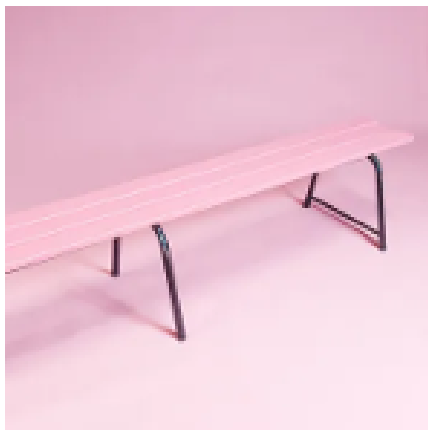

PETE PINK BENCH FOUR AVAIL

QTY: 4
240 x 27 x 42
RENTAL PRICE: $80.00