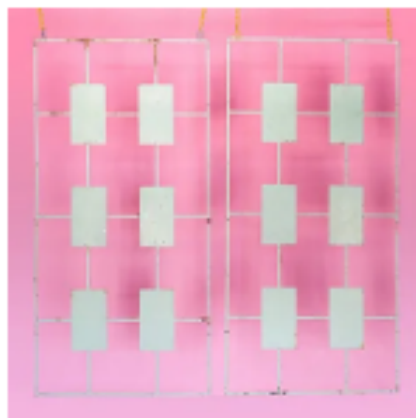

GREEN MID-CENTURY METAL FRAMES SET OF TWO

QTY: 1
90 x 1 x 180
RENTAL PRICE: $60.00