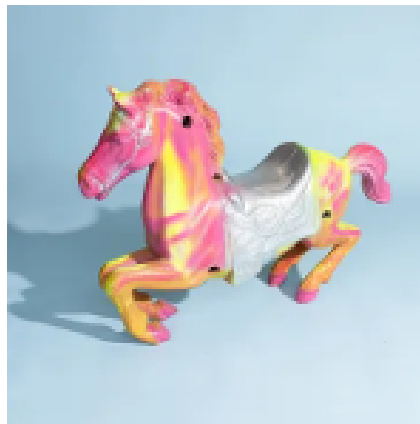

---

QTY: 1  
0×0×0  
RENTAL PRICE: \$20.00

**GOLD WINE BUCKETS**

---

QTY: 3  
0×0×0  
RENTAL PRICE: \$20.00

**CAROUSEL HORSE**

---

QTY: 1  
0×0×0  
RENTAL PRICE: \$40.00