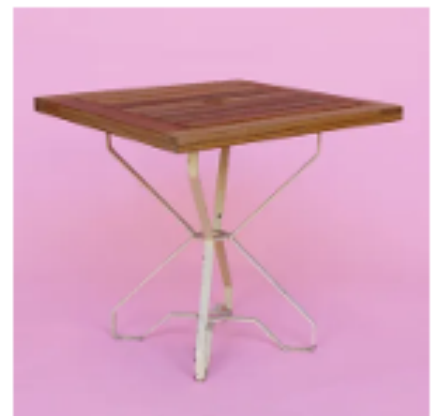

QTY: 1  
107 x 61 x 43  
RENTAL PRICE: \$80.00

**LYN MID-CENTURY BEDSIDE TABLE SET OF TWO**

QTY: 1  
46 x 46 x 70  
RENTAL PRICE: \$600.00

**SHONA DINING TABLE HAS MATCHING DINING CHAIRS**

QTY: 1  
89 x 89 x 77  
RENTAL PRICE: \$130.00