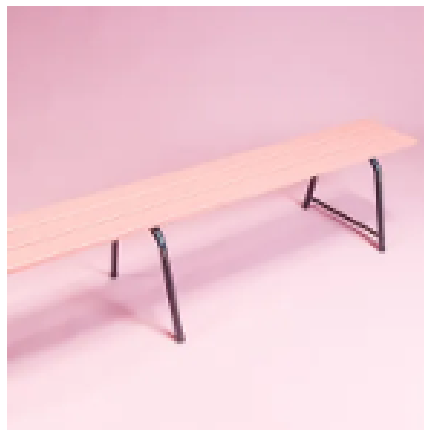

---

QTY: 2  
240 x 27 x 42  
RENTAL PRICE: \$80.00

**PETE PINK BENCH FOUR AVAIL**

---

QTY: 4  
240 x 27 x 42  
RENTAL PRICE: \$80.00

**PETE PEACHY BENCH ONE AVAIL**

---

QTY: 1  
240 x 27 x 42  
RENTAL PRICE: \$80.00