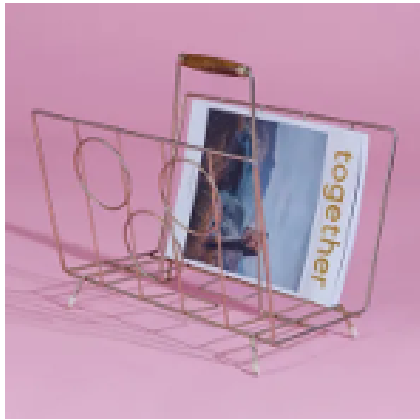

PROPS + THINGS

THE WIRE MAGAZINE STAND

QTY: 1
28 x 35 x 30
RENTAL PRICE: $20.00