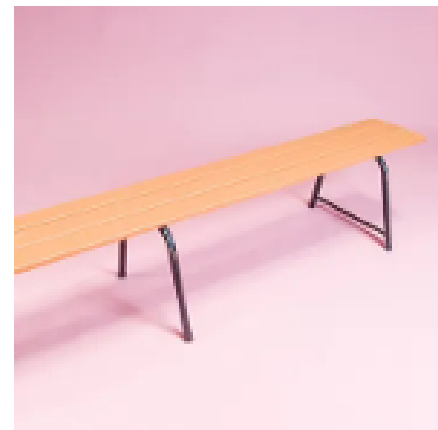

---

QTY: 2  
240 x 27 x 42  
RENTAL PRICE: \$80.00

**PETE PINK BENCH FOUR AVAIL**

---

QTY: 4  
240 x 27 x 42  
RENTAL PRICE: \$80.00

**PETE PEACHY BENCH ONE AVAIL**

---

QTY: 1  
240 x 27 x 42  
RENTAL PRICE: \$80.00