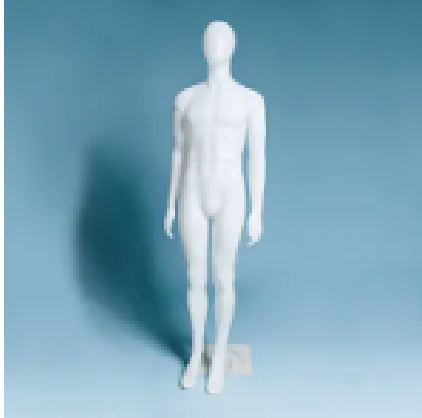

PROPS + THINGS

THE TYPICAL WHITE MANNEQUINS

QTY: 1
56 x 35 x 185
RENTAL PRICE: $10.00