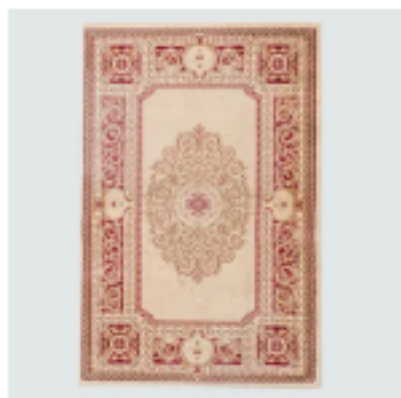

RUGS

LYNDA BEIGE + BURGUNDY TURKISH RUG - SMALL

QTY: 1
170 x 120 x 2
RENTAL PRICE: $40.00