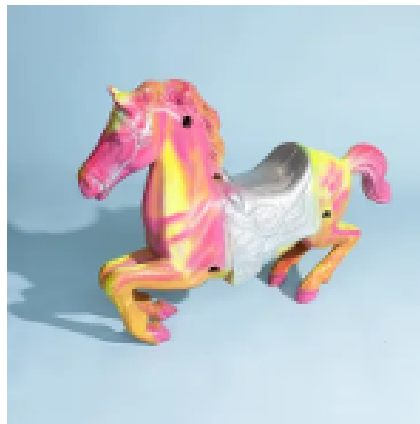

CAROUSEL HORSE

QTY: 1
0 x 0 x 0
RENTAL PRICE: $40.00