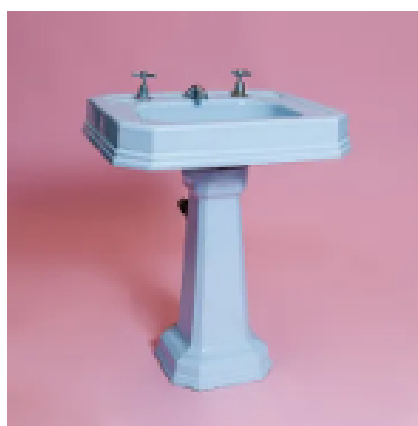

QTY: 1
30 x 30 x 8
RENTAL PRICE: \$260.00

KATE THE BRASS MAGAZINE STAND

QTY: 1
24 x 40 x 33
RENTAL PRICE: \$20.00

FYRE PLACE MANTLE

QTY: 1
142 x 22 x 118
RENTAL PRICE: \$40.00

MINTY FRESH VINTAGE PEDESTAL BASIN

QTY: 1
56 x 45 x 93
RENTAL PRICE: \$75.00

COLOURFUL STRIPED UMBRELLA

QTY: 1
170 x 170 x 210
RENTAL PRICE: \$65.00

ICEY FRESH VINTAGE PEDESTAL BASIN

QTY: 1
56 x 45 x 93
RENTAL PRICE: \$150.00

PEARL VINTAGE TYPEWRITER