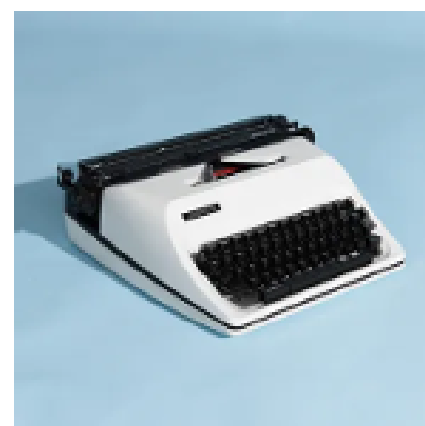

QTY: 1
56 x 45 x 93
RENTAL PRICE: \$75.00

COLOURFUL STRIPED UMBRELLA

QTY: 1
170 x 170 x 210
RENTAL PRICE: \$65.00

ICEY FRESH VINTAGE PEDESTAL BASIN

QTY: 1
56 x 45 x 93
RENTAL PRICE: \$150.00

PEARL VINTAGE TYPEWRITER