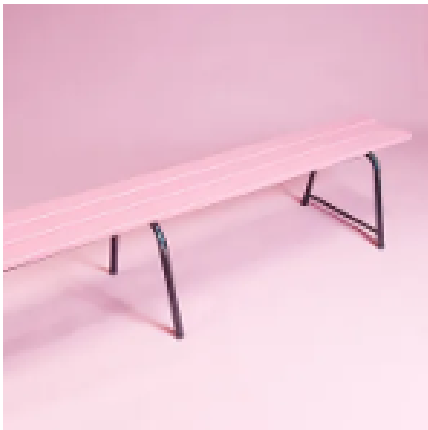

PETE PINK BENCH FOUR AVAIL

QTY: **3**
240 x 27 x 42
RENTAL PRICE: $80.00