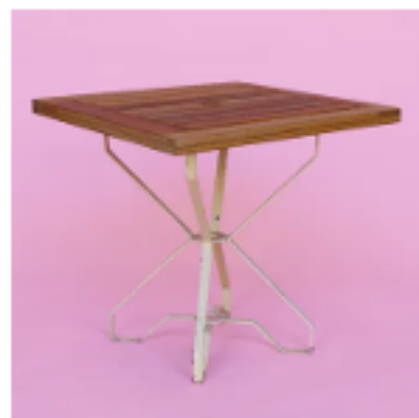

50S GARDEN TABLE WITH CREAM FRAME

QTY: 1
70 x 71 x 70
RENTAL PRICE: $150.00